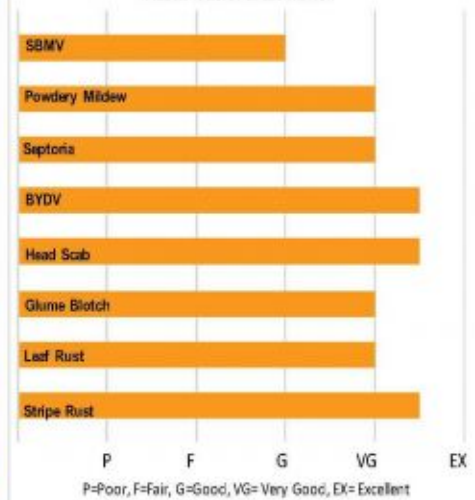

Plant Characteristics

Variety Placement

Soil Adaptability	Not Recommended	Recommended	Highly Recommended
Light Soils - Low O.H., Low CEC, Low water holding capacity. Drought prone.			+
Medium Soils - 0 H, 1.5-3.5% CEC 11-28. Good productivity, well drained silt loams.			+
Heavy Soils - High O.H. >35%, High CEC >20. Well drained, Highly productive with deep top soil.			+
Poorly Drained - Soils that tend to remain saturated for prolonged periods of time.			+