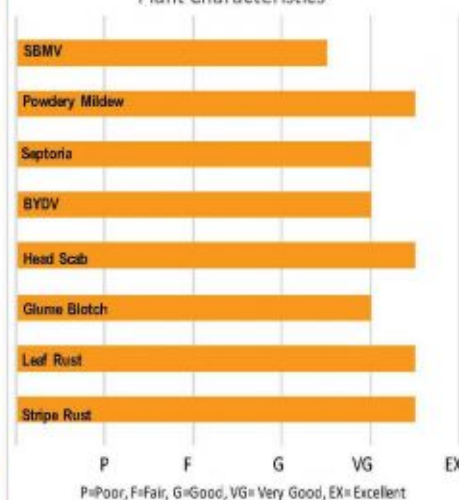

Plant Characteristics

Variety Placement

Soil Adaptability	Not Recommended	Recommended	Highly Recommended
Light Soils - Low OM, Low CEC. Low water holding capacity. Drought prone.			+
Medium Soils - OM 1.5-3.5%, CEC 11-20. Good productivity, well drained silt loams.			+
Heavy Soils - High OM >35%, High CEC >28. Well drained, Highly productive with deep top soil.			+
Excess Drained - Soils that tend to remain saturated for prolonged periods of time.			+