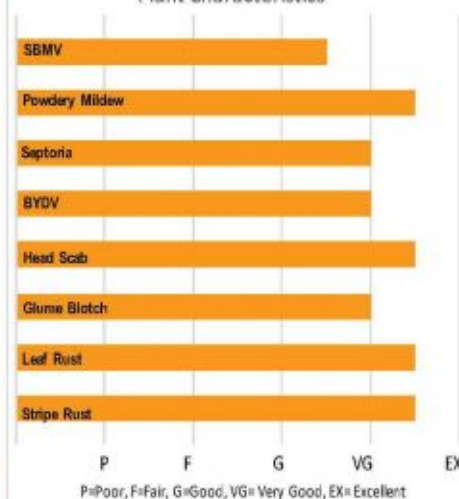

Plant Characteristics

Variety Placement

Soil Adaptability	Not Recommended	Recommended	Highly Recommended
Light Soils - Low OM, Low CEC. Low water holding capacity. Drought prone.			+
Medium Soils - OM 1.5-3.5%, CEC 11-20. Good productivity, well drained silt loams.			+
Heavy Soils - High OM >3%, High CEC >28. Well drained, Highly productive with deep top soil.			+
Excess Drained - Soils that tend to remain saturated for prolonged periods of time.			+